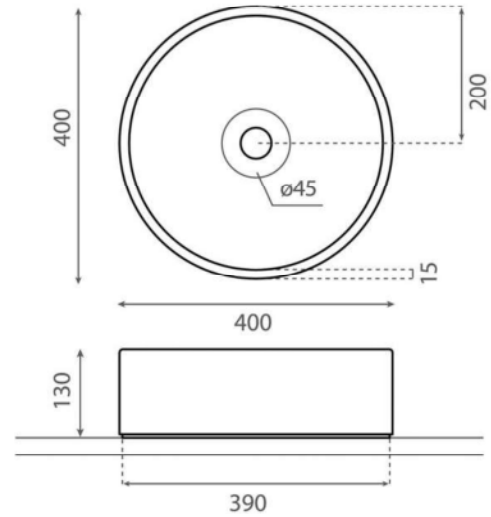

# Pesquera

**Ref. 08050/GO**

400x130 mm.

## Features

Topcounter washbasin  
Cemlab  
Without overflow

Available colors: